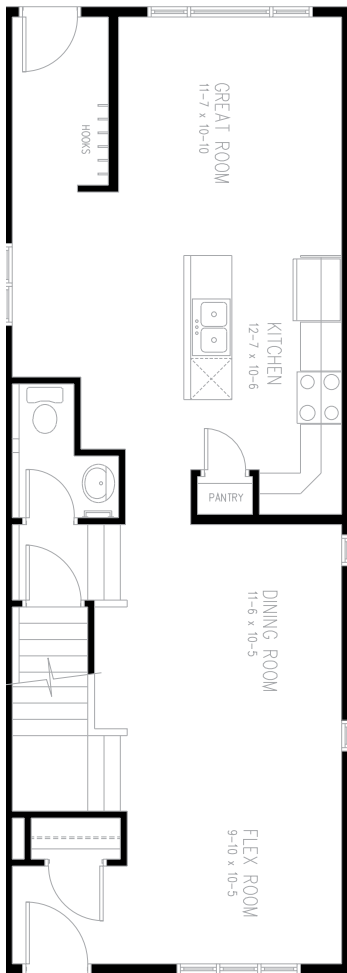

CityLife
homes
by Birchwood

The Confederation

1672 sq.ft
Two Storey
3 bedrooms / 2.5 baths

www.citylifelifehomes.ca

Main Level
807 sq.ft.

Upper Level
865 sq.ft.

Customize With Floor Plan Options:

- *Alternate entry/stairway*
- *Island eating bar*
- *Main floor laundry*
- *Home office desk*
- *Rear entry closet & bench*
- *4 piece ensuite*
- *5 piece ensuite*
- *4 piece shared main bath*
- *Laundry room linen closet*
- *Larger shared bathroom*
- *Larger closets*