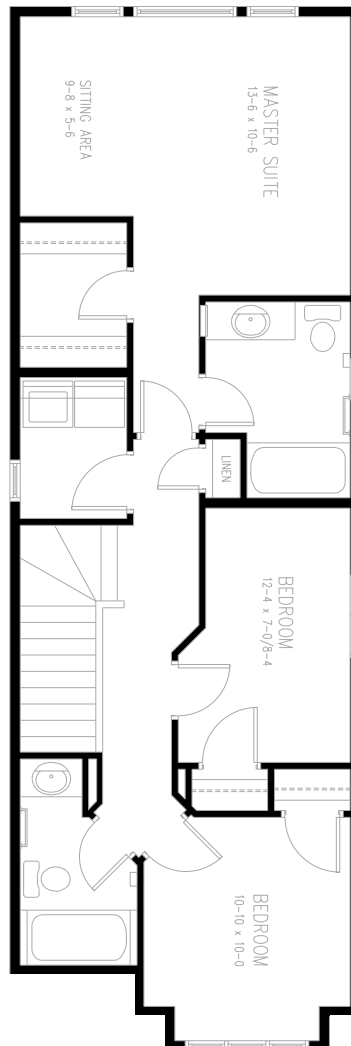

CityLife
homes
by Birchwood

The Confederation

1672 sq.ft
Two Storey
3 bedrooms / 2.5 baths

www.citylifelifehomes.ca

Main Level
807 sq.ft.

Upper Level
865 sq.ft.

Customize With Floor Plan Options:

- *Alternate entry/stairway*
- *Island eating bar*
- *Main floor laundry*
- *Home office desk*
- *Rear entry closet & bench*
- *4 piece ensuite*
- *5 piece ensuite*
- *4 piece shared main bath*
- *Laundry room linen closet*
- *Larger shared bathroom*
- *Larger closets*